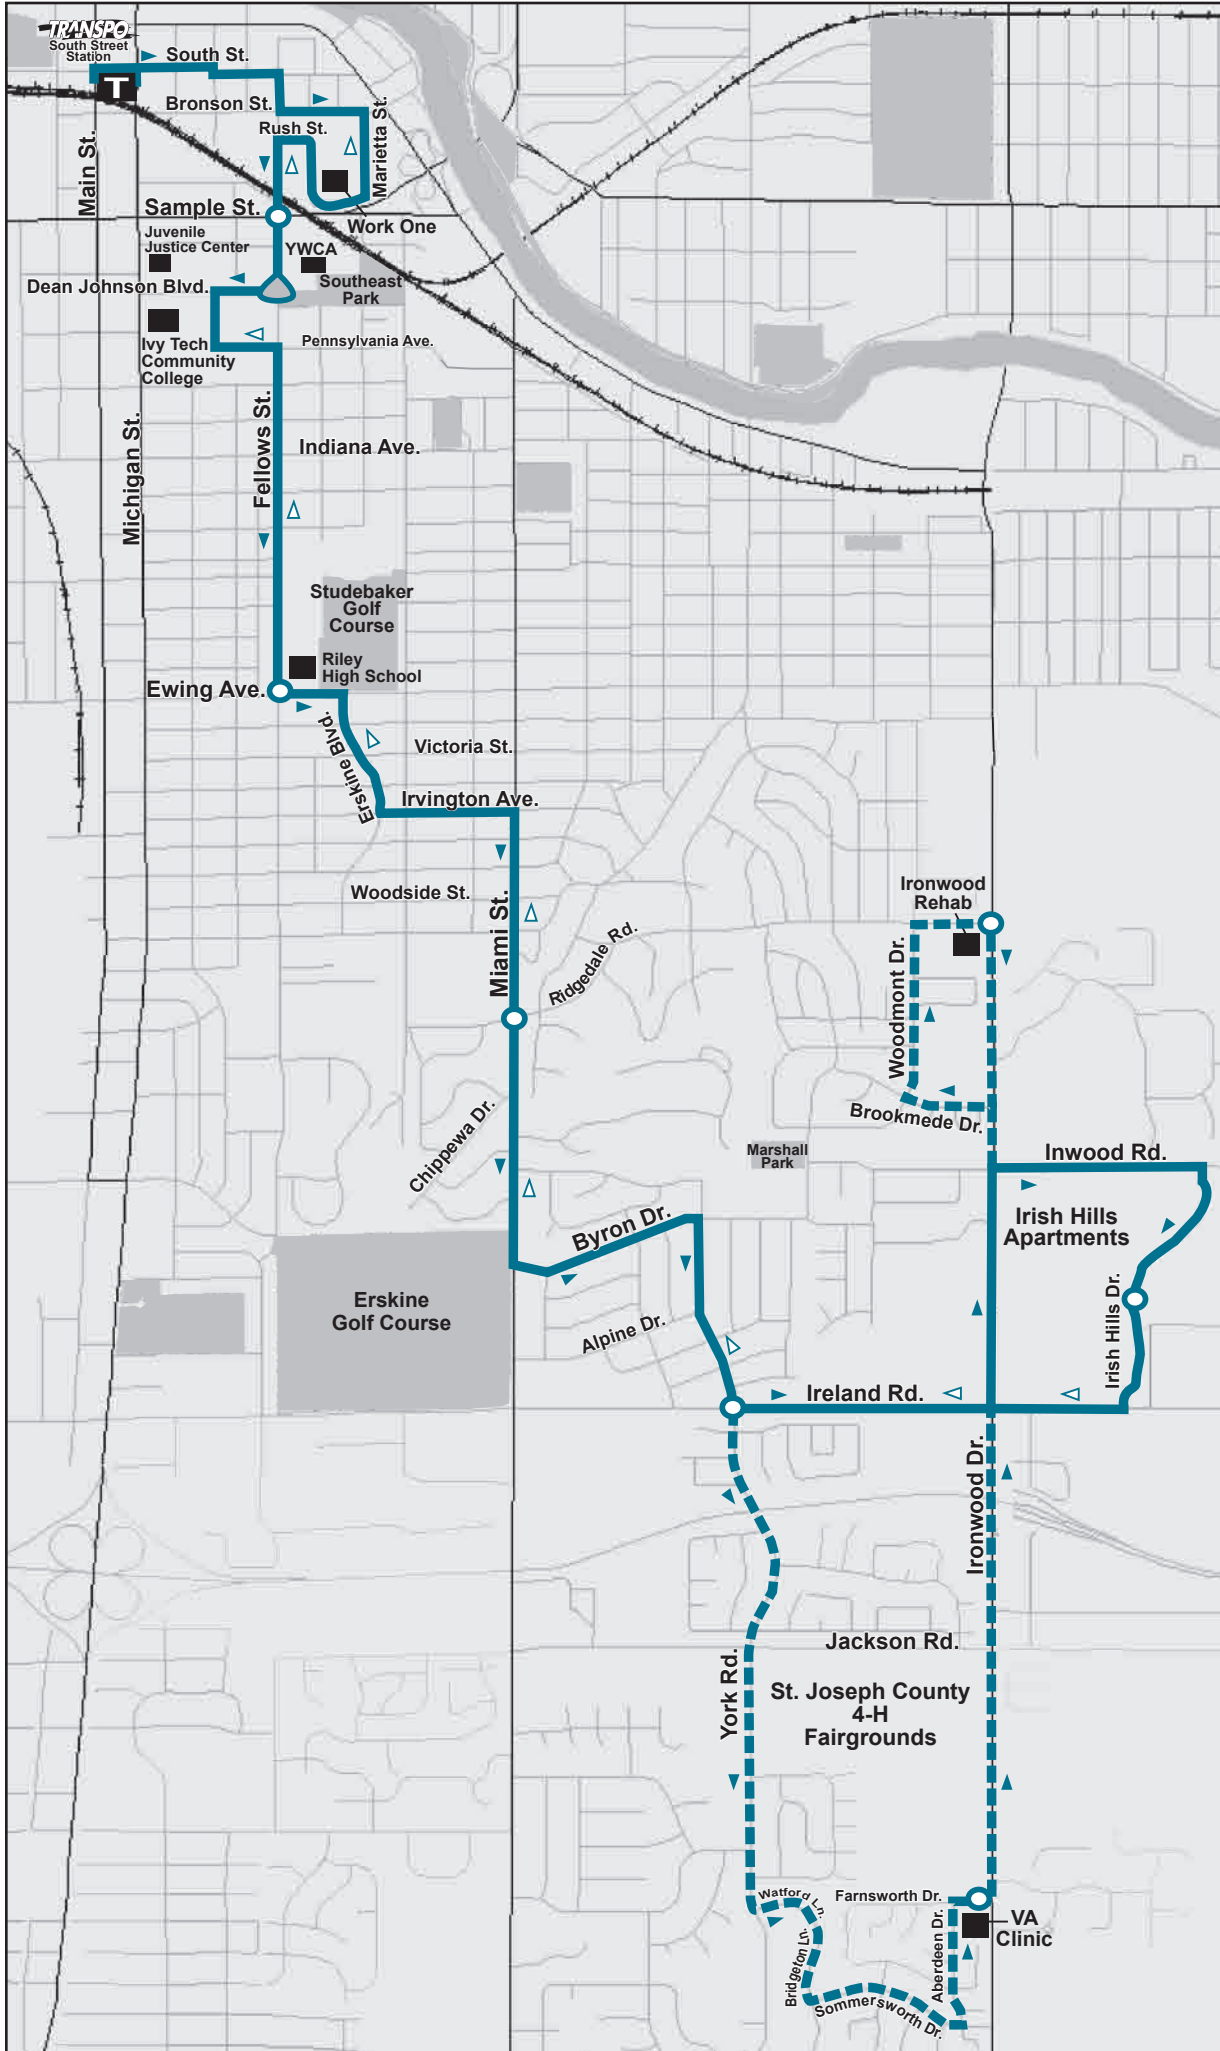

# ROUTE 8 Miami / Scottsdale

-----  
 Alternating service to Ironwood Rehab & the VA Clinic

- Time Point
- Point of Interest
- From South Street Station (Outbound)
- Return to South Street Station (Inbound)
- TRANSPO Transfer Centers

## TRANSPO FARES:

Adult Base Fare	\$1.00
Discount Fare	50¢
<i>Disabled persons, Medicare card holders, and persons age 65 and over upon presentation of a Medicare card, photo identification showing age over 65, or a Handi-card.</i>	
Children (4 & under)	FREE
<i>Limit 2 children per fare paying adult.</i>	
31 Day Pass	\$35
31 Day Student Pass	\$30
2 Week Pass	\$18
TRANSFER	FREE

Route 6

Route 6

\* These trips serve the VA Clinic; all other trips serve Ironwood Rehab (outbound only)

# ROUTE 8 Miami / Scottsdale

- ▶ South Street Station
- ▶ Work One
- ▶ YWCA
- ▶ Ivy Tech
- ▶ Juvenile Justice Center
- ▶ Riley High School
- ▶ Studebaker Golf Course
- ▶ Erskine Golf Course
- ▶ St. Joe Cty. 4-H Fairgrounds
- ▶ Ironwood Rehab
- ▶ VA Clinic
- ▶ Irish Hills Apartments