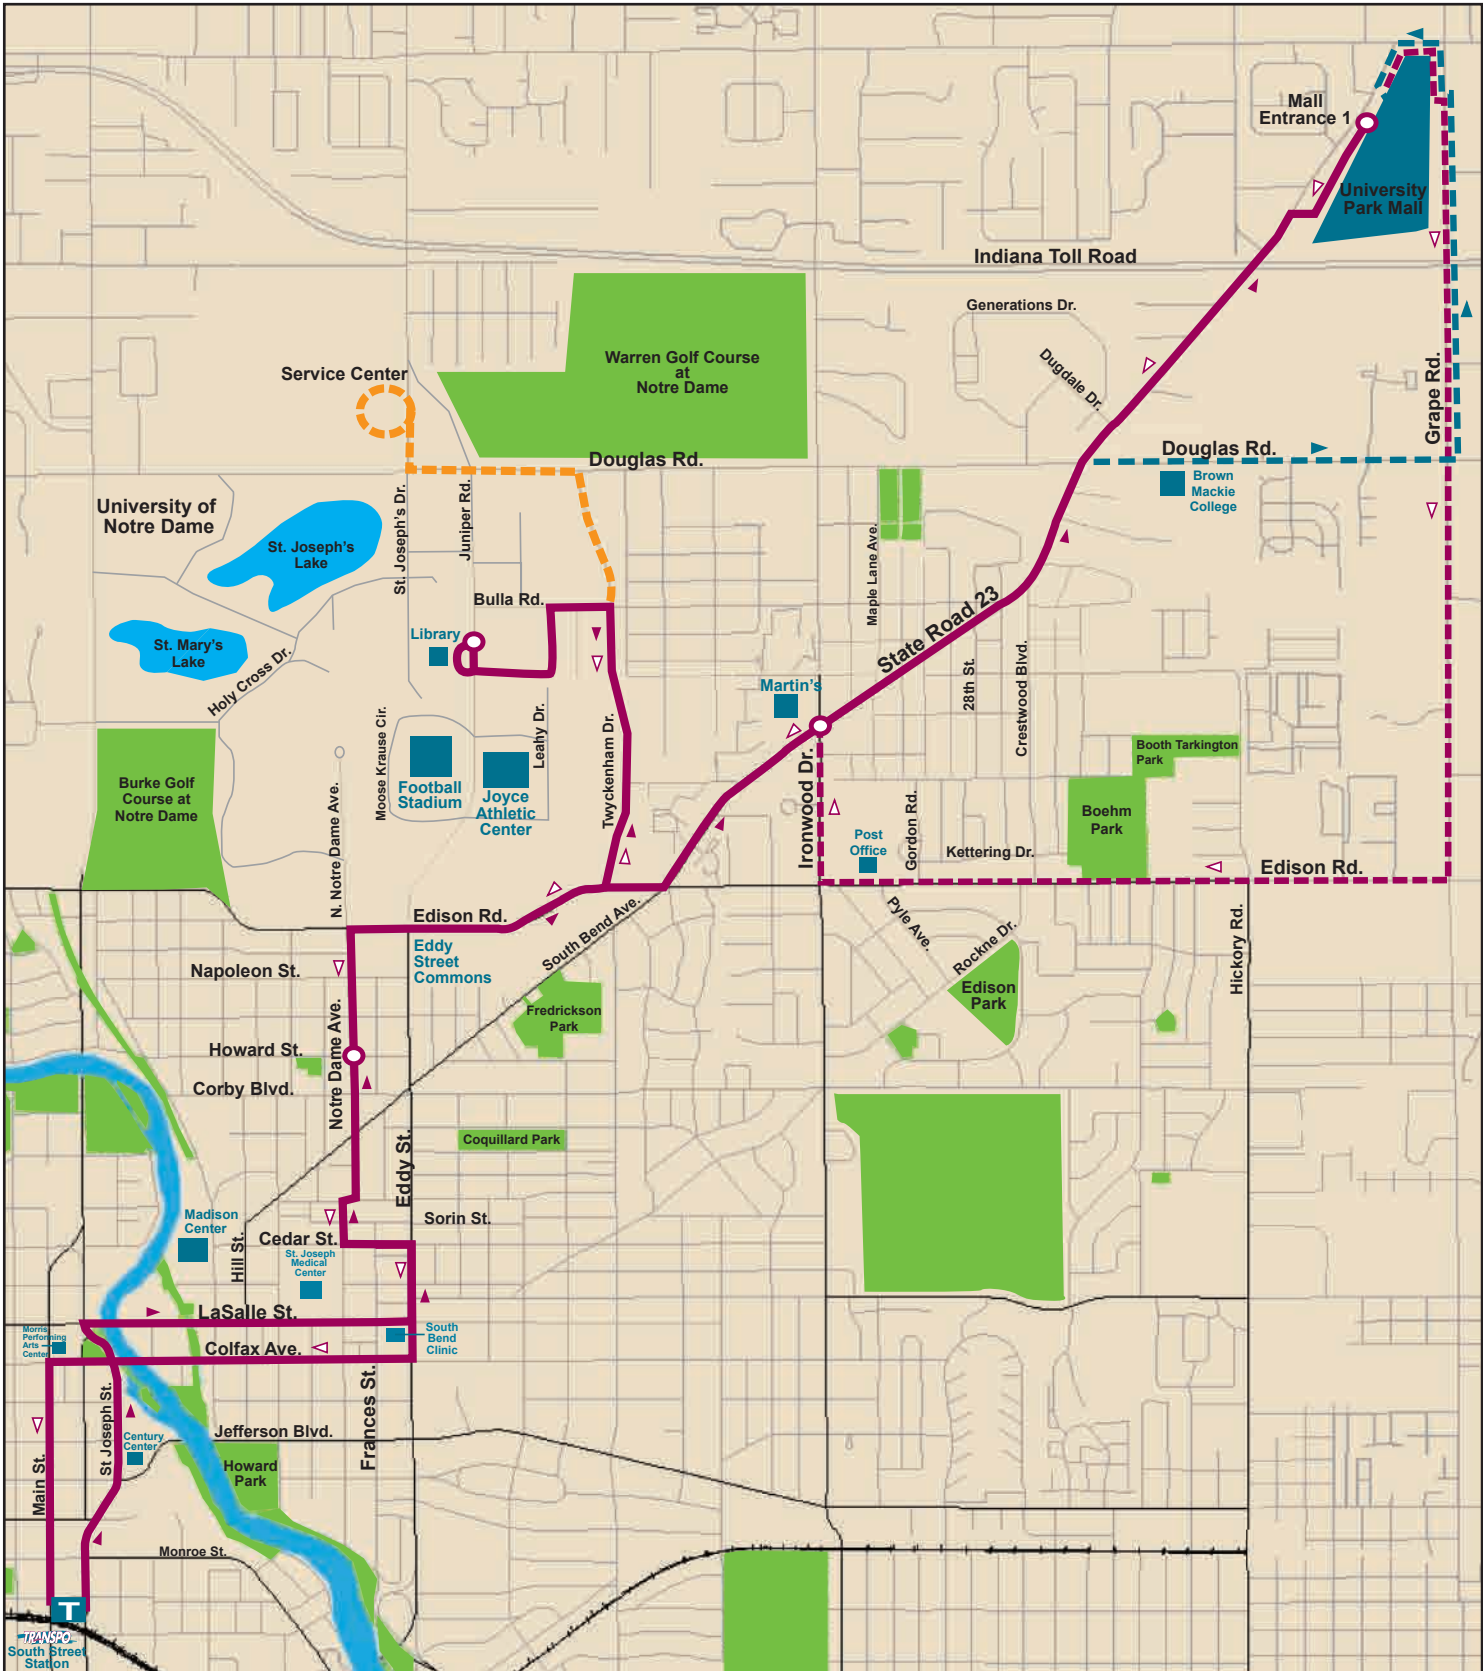

ROUTE 7 Notre Dame / University Park Mall

Occasional Service-
Notre Dame Service Center

Occasional service
to UP Mall
(outbound)

Occasional service
from UP Mall
Friday & Saturday only
(inbound)

- Time Point
- Point of Interest
- From South Street Station (Outbound)
- Return to South Street Station (Inbound)
- TRANSPO Transfer Centers

TRANSPO FARES:

Adult Base Fare	75¢
Discount Fare	35¢
<i>Disabled persons, Medicare card holders, and persons age 65 and over upon presentation of a Medicare card, photo identification showing age over 65, or a Handi-card.</i>	
Children (4 & under)	FREE
<i>Limit 2 children per fare paying adult.</i>	
31 Day Pass	\$30
31 Day Student Pass	\$25
TRANSFER	FREE

- * Occasional service to Notre Dame Service Center see map
- * Occasional service on Douglas Rd., see map
- * Occasional service from UP Mall, see map

NOTE: At 9:55 p.m. passengers must transfer to the #9 at Hill & Jefferson.

After midnight, the bus will by-pass the University Park Mall property.

ROUTE 7 Notre Dame / University Park Mall

- ▶ South Street Station
- ▶ Madison Center
- ▶ St. Joseph Regional Medical Center
- ▶ University of Notre Dame Library
- ▶ Notre Dame Service Center (select times)
- ▶ University Commons
- ▶ Brown Mackie College (select times)
- ▶ University Park Mall