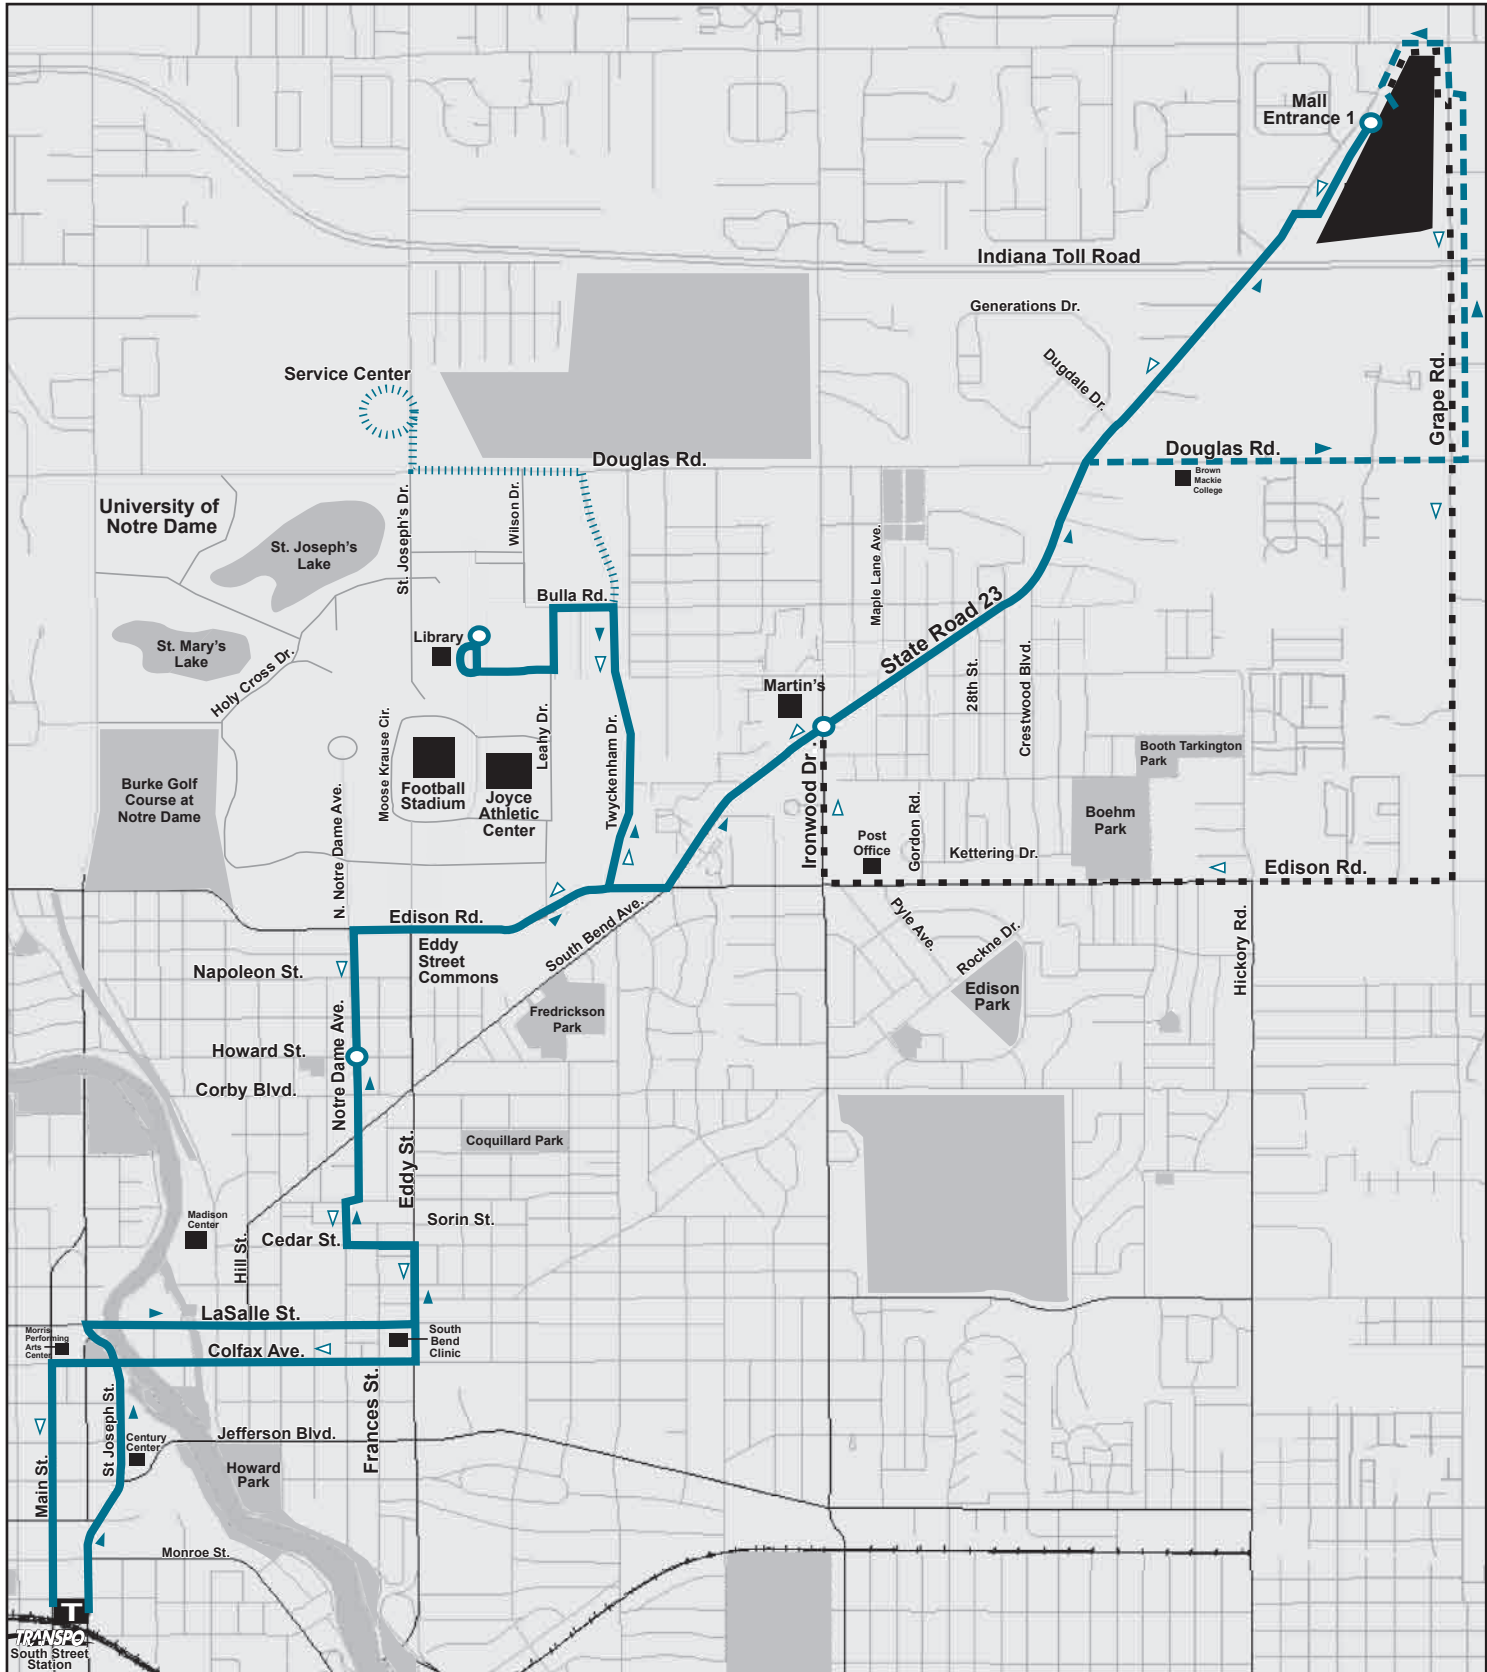

- Time Point
- Point of Interest
- From South Street Station (Outbound)
- Return to South Street Station (Inbound)
- TRANSPO Transfer Centers

## TRANSPO FARES:

Adult Base Fare	\$1.00
Discount Fare	50¢
<i>Disabled persons, Medicare card holders, and persons age 65 and over upon presentation of a Medicare card, photo identification showing age over 65, or a Handi-card.</i>	
Children (4 & under)	FREE
<i>Limit 2 children per fare paying adult.</i>	
31 Day Pass	\$35
31 Day Student Pass	\$30
2 Week Pass	\$18
TRANSFER	FREE

\* Occasional service to Notre Dame Service Center see map

\* Occasional service on Douglas Rd., see map

\*\* Occasional service from UP Mall, see map

**NOTE:** At 9:55 p.m. passengers must transfer to the #9 at Hill & Jefferson.

# ROUTE 7 Notre Dame / University Park Mall

- ▶ South Street Station
- ▶ Madison Center
- ▶ University of Notre Dame Library
- ▶ Notre Dame Service Center (select times)
- ▶ University Commons
- ▶ Brown Mackie College (select times)
- ▶ University Park Mall