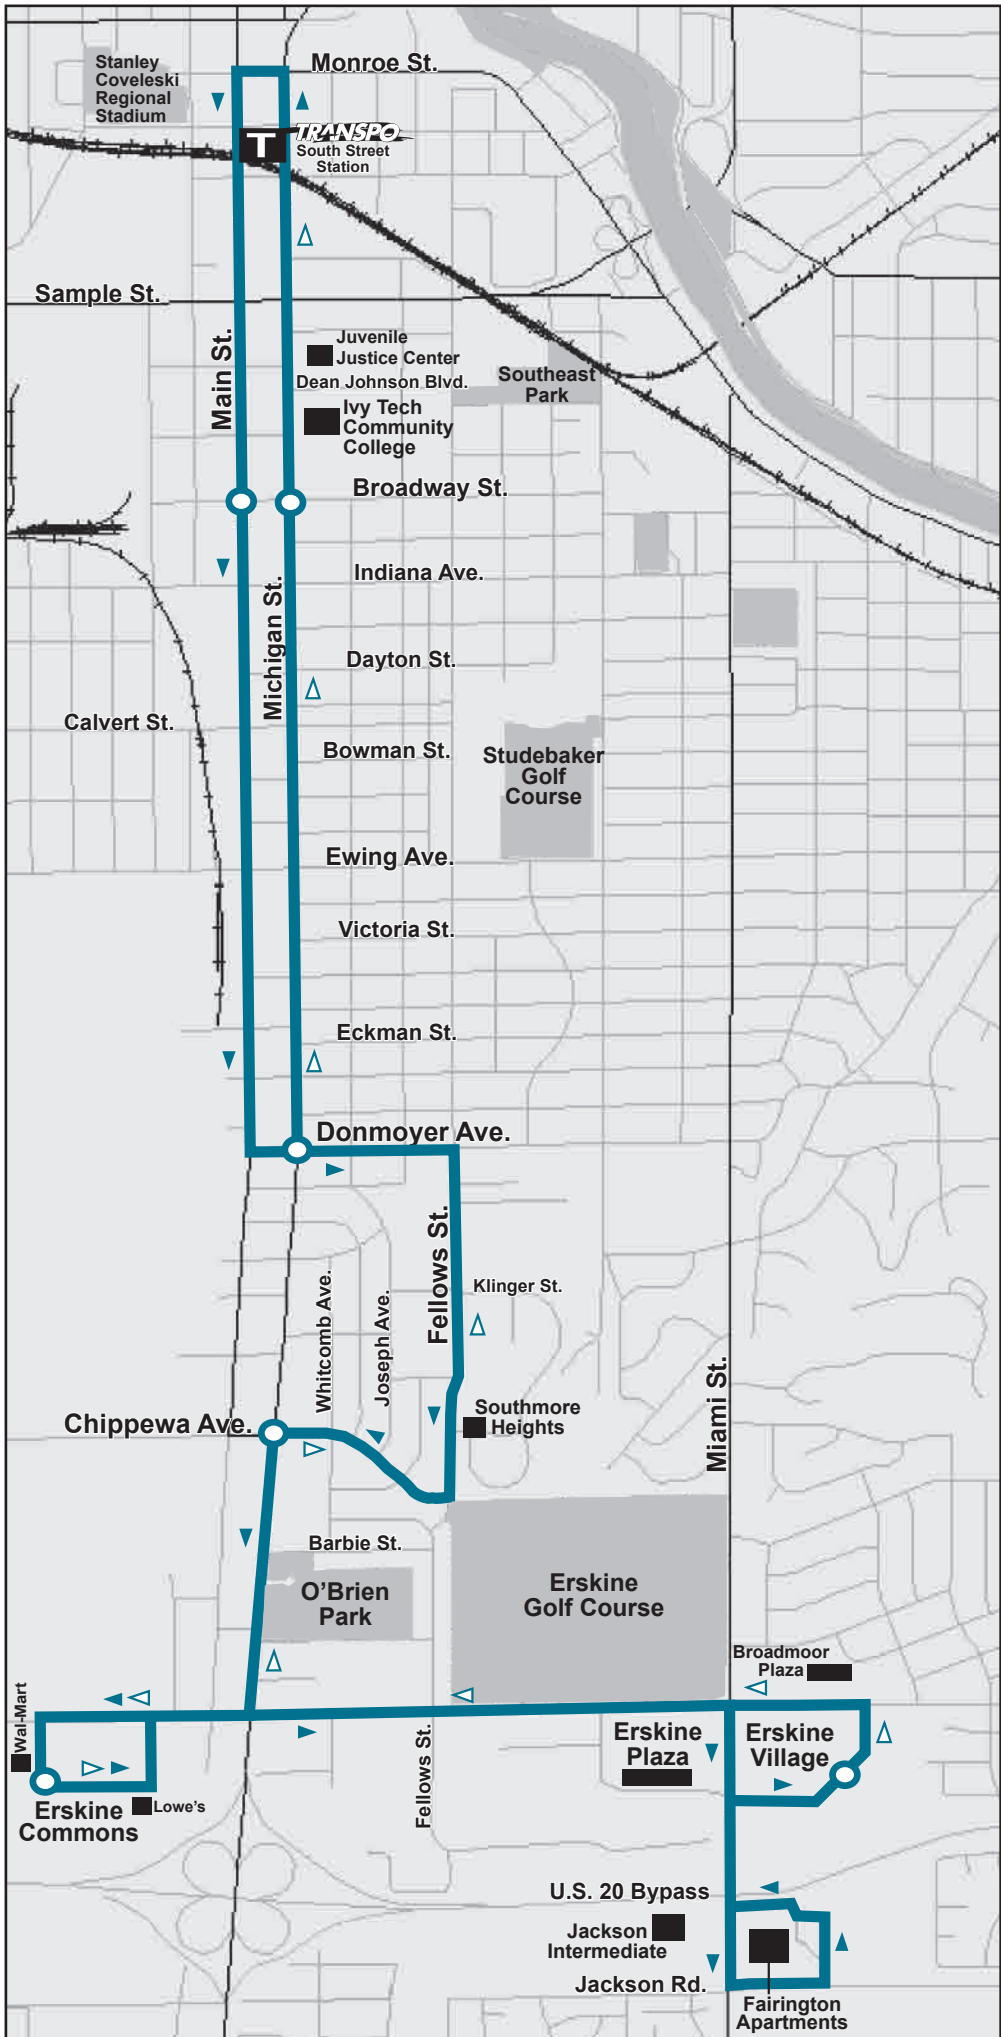

## South Michigan / Erskine Village

### TRANSPO FARES:

- Time Point
- Point of Interest
- From South Street Station (Outbound)
- Return to South Street Station (Inbound)
- TRANSPO Transfer Centers

Adult Base Fare	\$1.00
Discount Fare	50¢
<i>Disabled persons, Medicare card holders, and persons age 65 and over upon presentation of a Medicare card, photo identification showing age over 65, or a Handi-card.</i>	
Children (4 & under)	FREE
<i>Limit 2 children per fare paying adult.</i>	
31 Day Pass	\$35
31 Day Student Pass	\$30
2 Week Pass	\$18
TRANSFER	FREE

Route 8

# ROUTE 6 South Michigan / Erskine Village

- ▶ South Street Station
- ▶ Southmore Apartments
- ▶ Erskine Plaza
- ▶ Erskine Village
- ▶ Fairington Apartments
- ▶ Jackson Intermediate
- ▶ Broadmoor Shopping Plaza
- ▶ Ivy Tech College
- ▶ Juvenile Justice Center