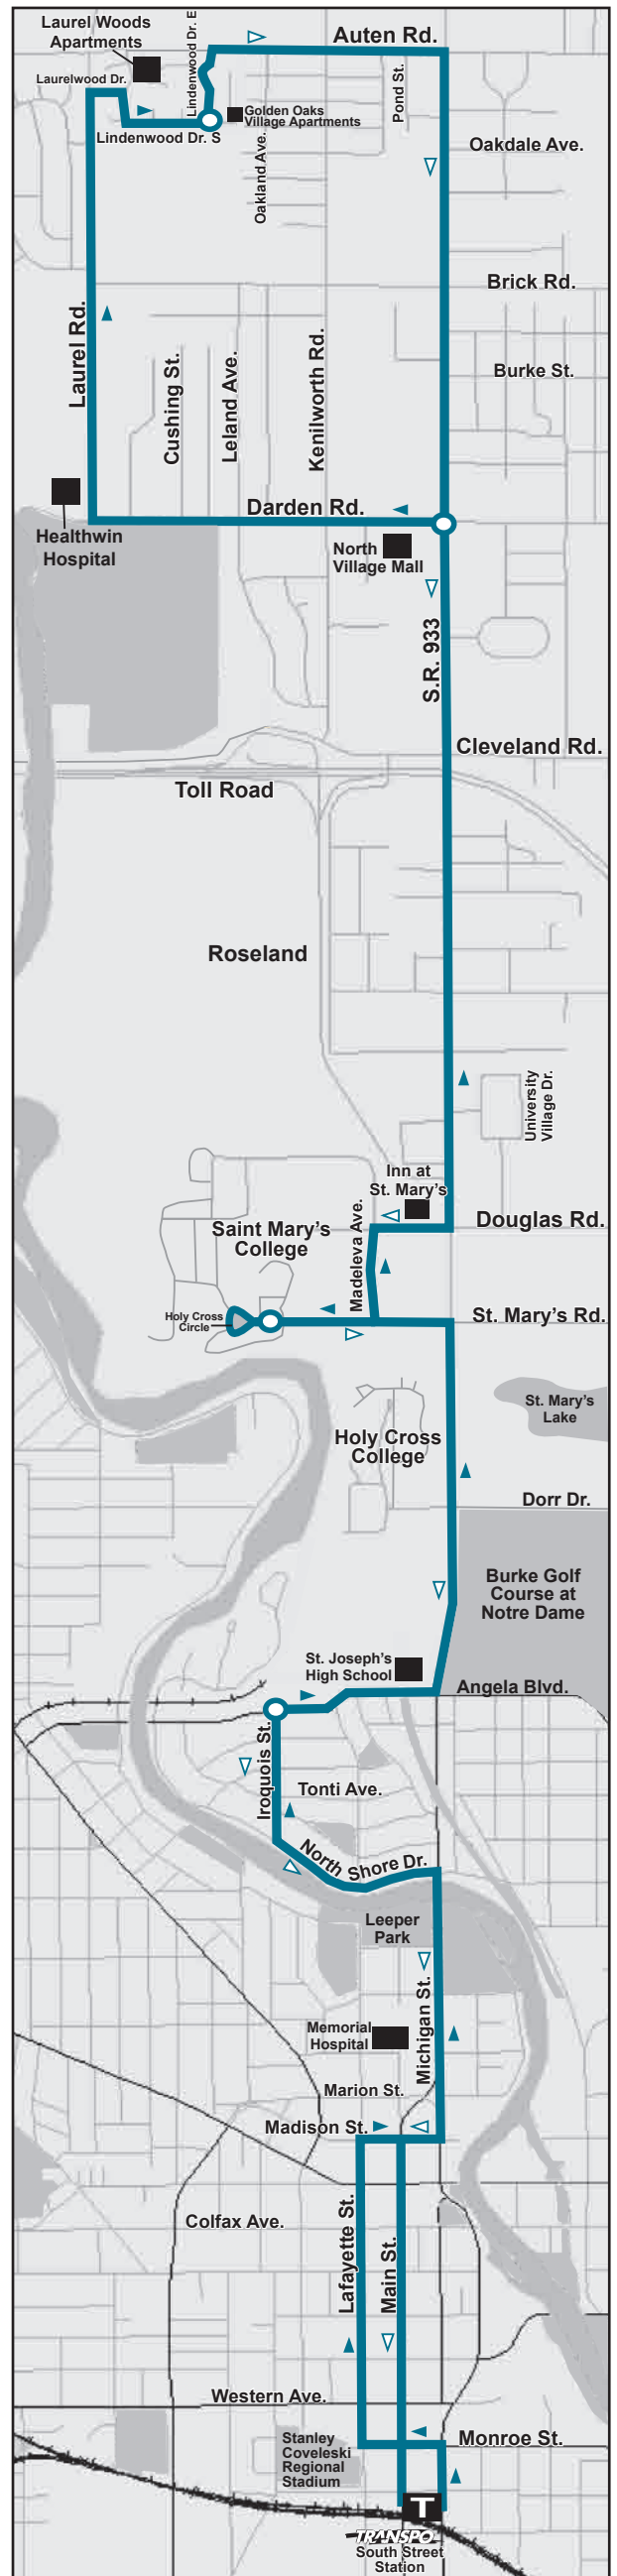

ROUTE 5 North Michigan/ Laurel Woods

-  Time Point
-  Point of Interest
-  From South Street Station (Outbound)
-  Return to South Street Station (Inbound)
-  TRANSPO Transfer Centers

TRANSPO FARES:

Adult Base Fare	\$1.00
Discount Fare	50¢
<i>Disabled persons, Medicare card holders, and persons age 65 and over upon presentation of a Medicare card, photo identification showing age over 65, or a Handi-card.</i>	
Children (4 & under)	FREE
<i>Limit 2 children per fare paying adult.</i>	
31 Day Pass	\$35
31 Day Student Pass	\$30
2 Week Pass	\$18
TRANSFER	FREE

Information Line (574) 233-2131
 Website www.sbtranspo.com

WEEKDAYS

From South Street Station to Golden Oaks Apartments and return to South Street Station

	South Street Station	Iroquois & Angela	Saint Mary's	North Village Mall	Golden Oaks Apartments
AM	5:30	-----	5:39	5:46	5:50
	6:20	6:27	6:32	6:41	6:46
	7:20	7:27	7:32	7:41	7:46
	8:20	8:27	8:32	8:41	8:46
	9:20	9:27	9:32	9:41	9:46
	10:20	10:27	10:32	10:41	10:46
	11:20	11:27	11:32	11:41	11:46
	12:20	12:27	12:32	12:41	12:46
PM	1:20	1:27	1:32	1:41	1:46
	2:20	2:27	2:32	2:41	2:46
	3:20	3:27	3:32	3:41	3:46
	4:20	4:27	4:32	4:41	4:46
	5:20	5:27	5:32	5:41	5:46
	6:20	6:27	6:32	6:41	6:46
	7:30	7:35	7:40	7:47	7:51
	8:20	8:25	8:30	8:37	8:41
	9:10	9:15	9:20	9:27	9:31

ROUTE 5 Northern Michigan/ Laurel Woods

- ▶ South Street Station
- ▶ Memorial Hospital
- ▶ St. Joseph's High School
- ▶ Saint Mary's College
- ▶ Holy Cross College
- ▶ North Village Mall
- ▶ Healthwin Hospital
- ▶ Laurel Woods Apartments
- ▶ Golden Oaks Village