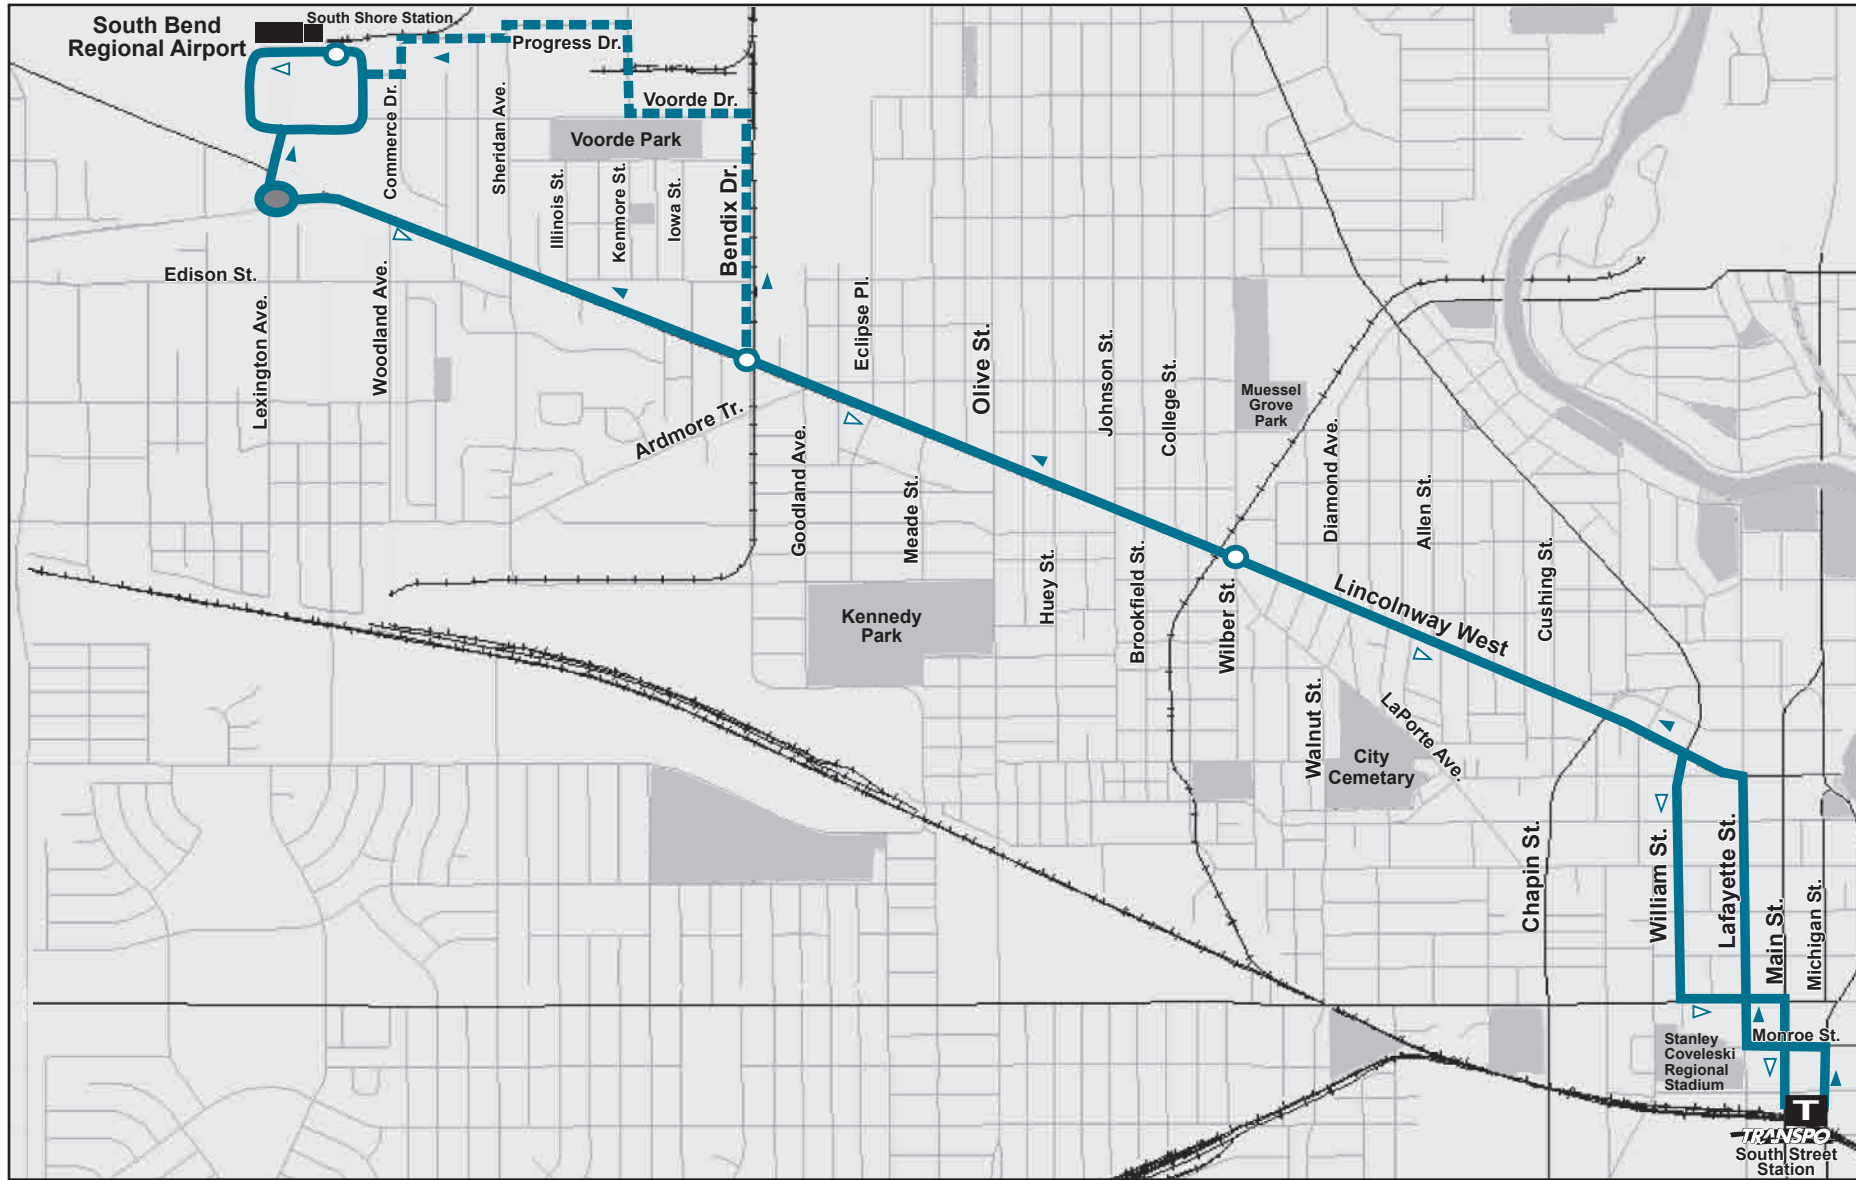

# ROUTE 4 Lincolnway West / Airport

Service to Airport Industrial Park during these route times:

- 6:10 a.m. 2:40 p.m.
- 6:40 a.m. 3:10 p.m.
- 7:10 a.m. 3:40 p.m.
- 4:10 p.m.

- Time Point
- Point of Interest
- From South Street Station (Outbound)
- Return to South Street Station (Inbound)
- TRANSPO Transfer Centers

## TRANSPO FARES:

Adult Base Fare	\$1.00
Discount Fare	50¢
<i>Disabled persons, Medicare card holders, and persons age 65 and over upon presentation of a Medicare card, photo identification showing age over 65, or a Handi-card.</i>	
Children (4 & under)	FREE
<i>Limit 2 children per fare paying adult.</i>	
31 Day Pass	\$35
31 Day Student Pass	\$30
2 Week Pass	\$18
TRANSFER	FREE

# WEEKDAYS

From South Street Station to South Bend Regional Airport and return to South Street Station

	South Street Station	Lincolnway & Wilbur	Lincolnway & Bendix	South Bend Regional Airport
AM	5:10	5:13	5:15	5:19
	5:45	5:49	5:51	5:55
	6:10	6:16	*6:19	6:24
	6:40	6:46	*6:49	6:54
	7:10	7:16	*7:19	7:24
	7:40	7:46	7:49	7:54
	8:40	8:46	8:49	8:54
	9:40	9:46	9:49	9:54
	10:40	10:46	10:49	10:54
	11:10	11:16	11:19	11:24
11:40	11:46	11:49	11:54	
PM	12:40	12:46	12:49	12:54
	1:10	1:16	1:19	1:24
	1:40	1:46	1:49	1:54
	2:10	2:16	2:19	2:24
	2:40	2:46	*2:49	3:24
	3:40	3:46	*3:49	3:54
	4:10	4:16	*4:19	4:24
	4:40	4:46	4:49	4:54
	5:10	5:16	5:19	5:24
	5:40	5:46	5:49	5:54
6:45	6:49	6:51	6:55	
7:30	7:36	7:39	7:44	
8:20	8:26	8:29	8:34	
9:10	9:16	9:19	9:24	