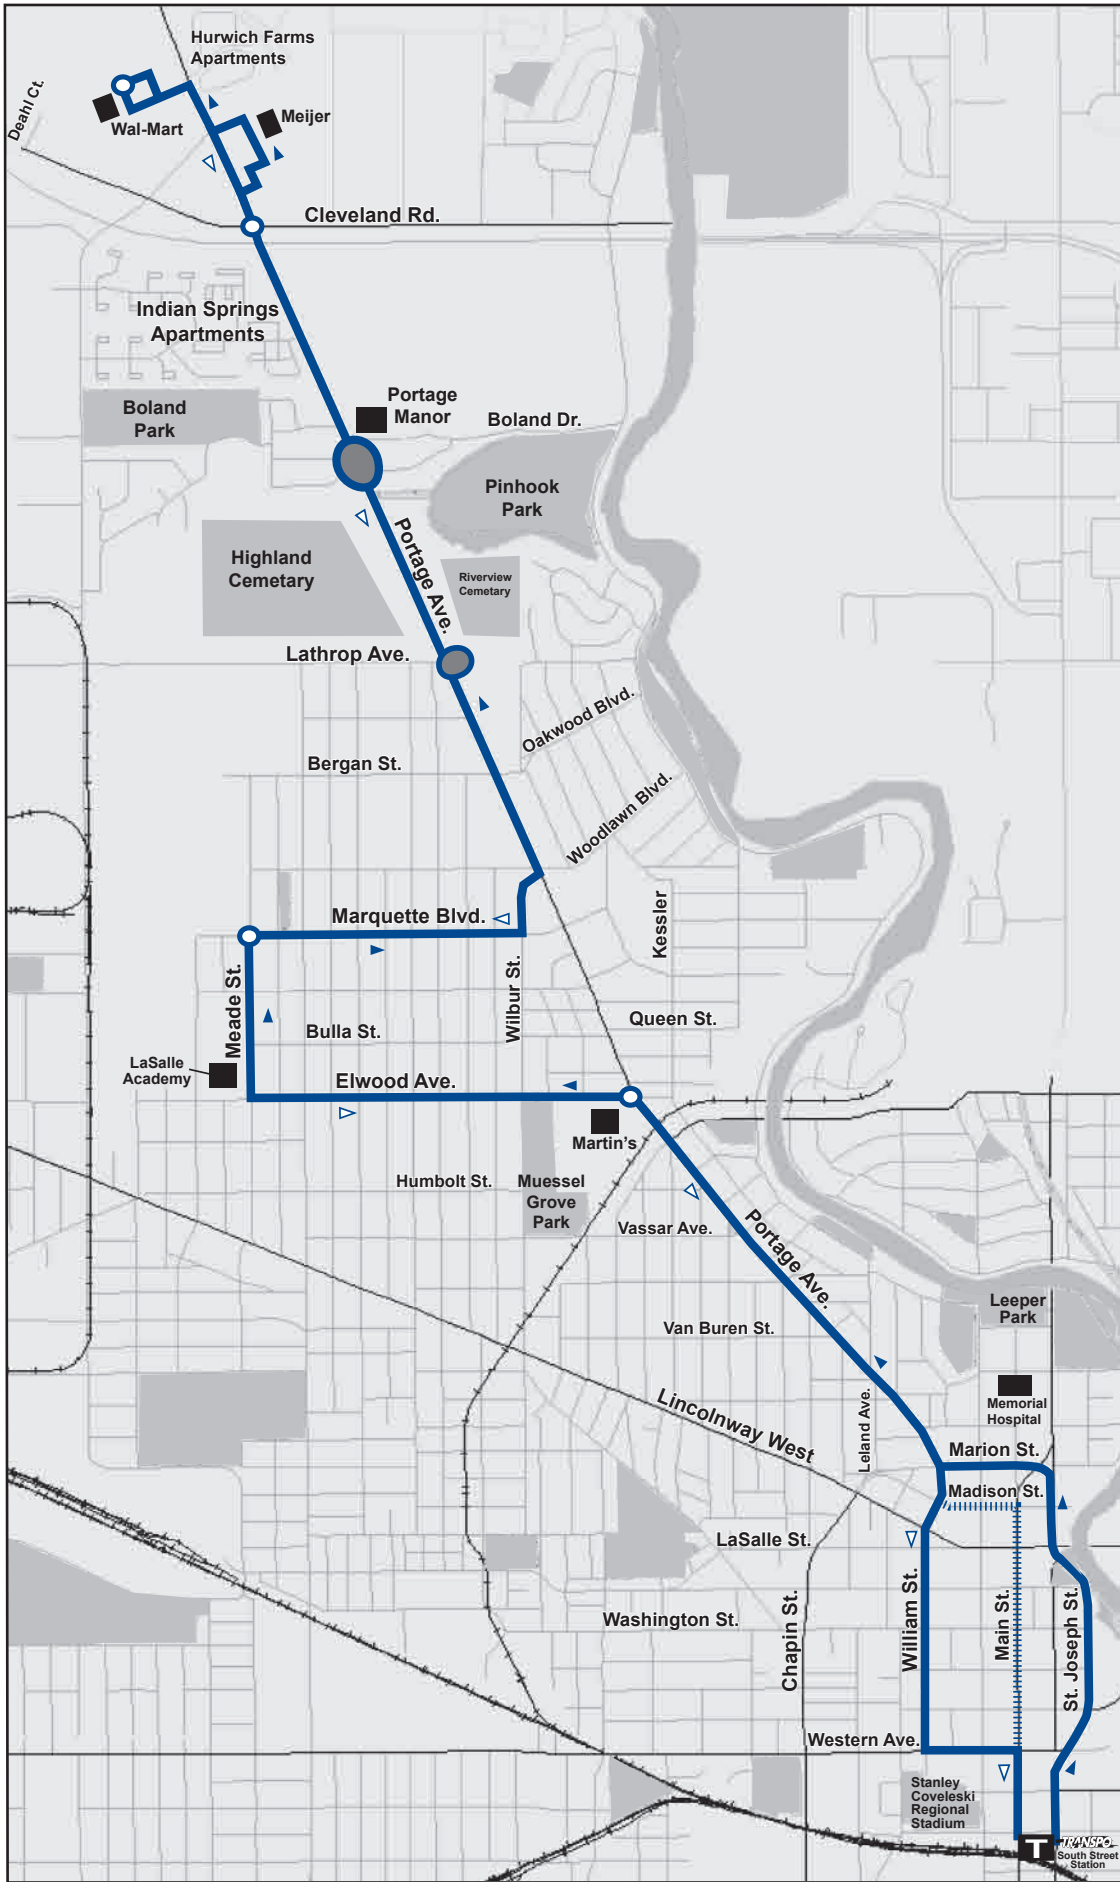

# ROUTE 3A Portage

 Inbound route at:  
 7:52 p.m.  
 8:42 p.m.  
 9:32 p.m.  
 All inbound trips on Saturday use Madison to Main.

-  Time Point
-  Point of Interest
-  From South Street Station (Outbound)
-  Return to South Street Station (Inbound)
-  TRANSPO Transfer Centers

# WEEKDAYS

From South Street Station to Wal-Mart and return to South Street Station

	South Street Station	Portage & Elwood	Meade & Marquette	Portage & Cleveland	Wal-Mart
AM	5:20	5:28	5:33	5:41	5:45
	6:20	6:28	6:33	6:41	6:45
	7:20	7:28	7:33	7:41	7:45
	8:20	8:28	8:33	8:41	8:45
	9:20	9:28	9:33	9:41	9:45
	10:20	10:28	10:33	10:41	10:45
	11:20	11:28	11:33	11:41	11:45
PM	12:20	12:28	12:33	12:41	12:45
	1:20	1:28	1:33	1:41	1:45
	2:20	2:28	2:33	2:41	2:45
	3:20	3:28	3:33	3:41	3:45
	4:20	4:28	4:33	4:41	4:45
	5:20	5:28	5:33	5:41	5:45
	6:20	6:28	6:33	6:41	6:45
	7:30	7:36	7:41	7:48	7:52
	8:20	8:26	8:31	8:38	8:42
	9:10	9:16	9:21	9:28	9:32

\* Inbound trips travel Madison to Main

All inbound trips on Saturday use Madison to Main.