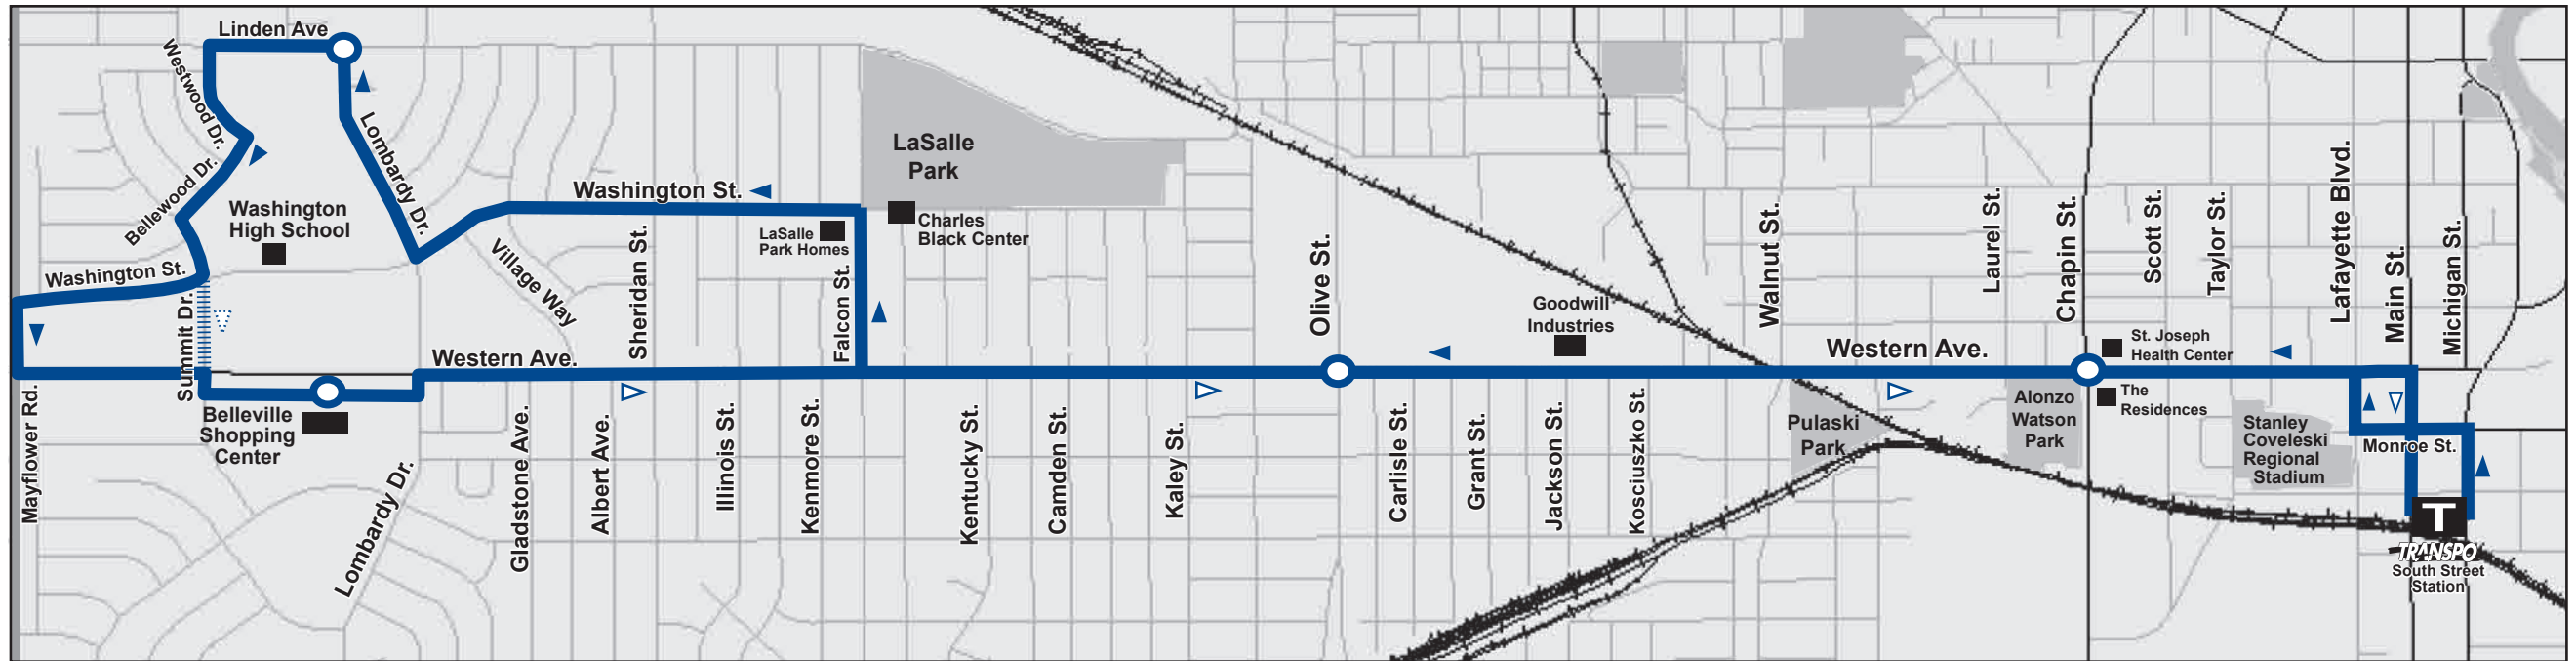

ROUTE 10 Western Avenue

Occasional service at:
 7:10 & 7:40 a.m.
 2:40 & 3:10 p.m.

-  Time Point
-  Point of Interest
-  From South Street Station (Outbound)
-  Return to South Street Station (Inbound)
-  TRANSPO Transfer Centers

** These trips take alternate route-Summit to Belleville.

* Regular route service only to Washington & Lombardy, then south on Lombardy to Western & continuing back towards South Street Station.

SATURDAYS

ROUTE 10 Western Avenue

- ▶ South Street Station
- ▶ Coveleski Stadium
- ▶ Western Plaza High Rise
- ▶ St. Joseph Health Center
- ▶ Goodwill
- ▶ Marycrest Building
- ▶ LaSalle Park Homes
- ▶ Washington High School
- ▶ Holy Family Church/School
- ▶ West Park Health Care
- ▶ Belleville Shopping Center