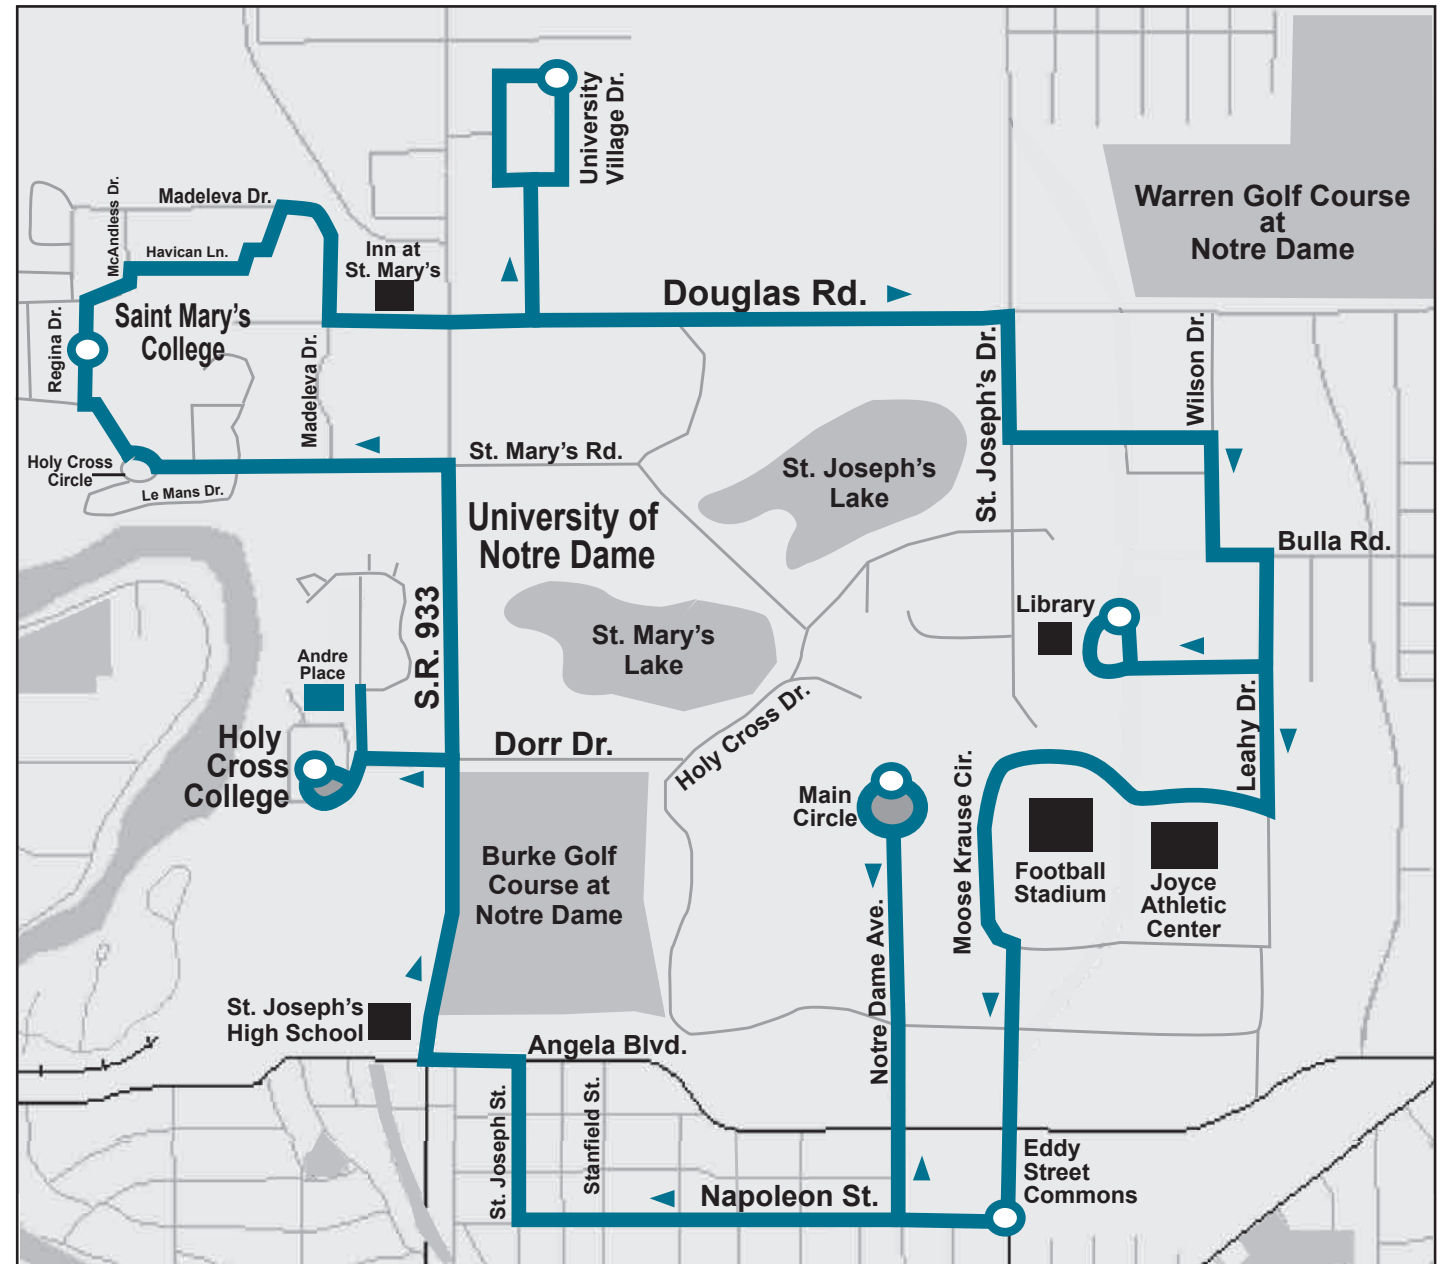

The SWEEP

- Time Point
- Point of Interest
- From South Street Station (Outbound)
- Return to South Street Station (Inbound)
- TRANSPO Transfer Centers

TRANSPO FARES:

Adult Base Fare	\$1.00
Discount Fare	50¢
<i>Disabled persons, Medicare card holders, and persons age 65 and over upon presentation of a Medicare card, photo identification showing age over 65, or a Handi-card.</i>	
Children (4 & under)	FREE
<i>Limit 2 children per fare paying adult.</i>	
31 Day Pass	\$35
31 Day Student Pass	\$30
2 Week Pass	\$18
TRANSFER	FREE

Information Line (574) 233-2131 /
Website www.sbtranspo.com

WEEKDAYS

FRIDAY NIGHT

SATURDAYS

The SWEEP

The late night SWEEP service only runs on Friday & Saturday nights.

The Sweep route directly transfers to the #7 route at the University of Notre Dame Library Circle.

The Sweep is not in service during the summer months

Information Line (574) 233-2131
Website www.sbtranspo.com

Monday - Saturday, No Sunday service

Effective 4/10 subject to change

	Library Circle	Eddy Street Commons	Main Circle	Holy Cross Circle	Regina Hall	University Village	Library Circle
AM	7:00	7:06	7:09	7:20	7:25	7:30	7:37
	7:40	7:46	7:49	8:00	8:05	8:10	8:17
	8:20	8:26	8:29	8:40	8:45	8:50	8:57
	9:00	9:06	9:09	9:20	9:25	9:30	9:37
	9:40	9:46	9:49	10:00	10:05	10:10	10:17
	10:20	10:26	10:29	10:40	10:45	10:50	10:57
	11:00	11:06	11:09	11:20	11:25	11:30	11:37
	11:40	11:46	11:49	12:00	12:05	12:10	12:17
PM	12:20	12:26	12:29	12:40	12:45	12:50	12:57
	1:00	1:06	1:09	1:20	1:25	1:30	1:37
	1:40	1:46	1:49	2:00	2:05	2:10	2:17
	3:00	3:06	3:09	3:20	3:25	3:30	3:37
	3:40	3:46	3:49	4:00	4:05	4:10	4:17
	4:20	4:26	4:29	4:40	4:45	4:50	4:57
	5:00	5:06	5:09	5:20	5:25	5:30	5:37
	5:40	5:46	5:49	6:00	6:05	6:10	6:17
	6:20	6:26	6:29	6:40	6:45	6:50	6:57
	7:00	7:06	7:09	7:20	7:25	7:30	7:37
	7:40	7:46	7:49	8:00	8:05	8:10	8:17
	8:20	8:26	8:29	8:40	8:45	8:50	8:57
	9:00	9:06	9:09	9:20	9:25	9:30	9:37
	9:40	9:46	9:49	10:00	10:05	10:10	10:17
	10:20	10:26	10:29	10:40	10:45	10:50	10:57