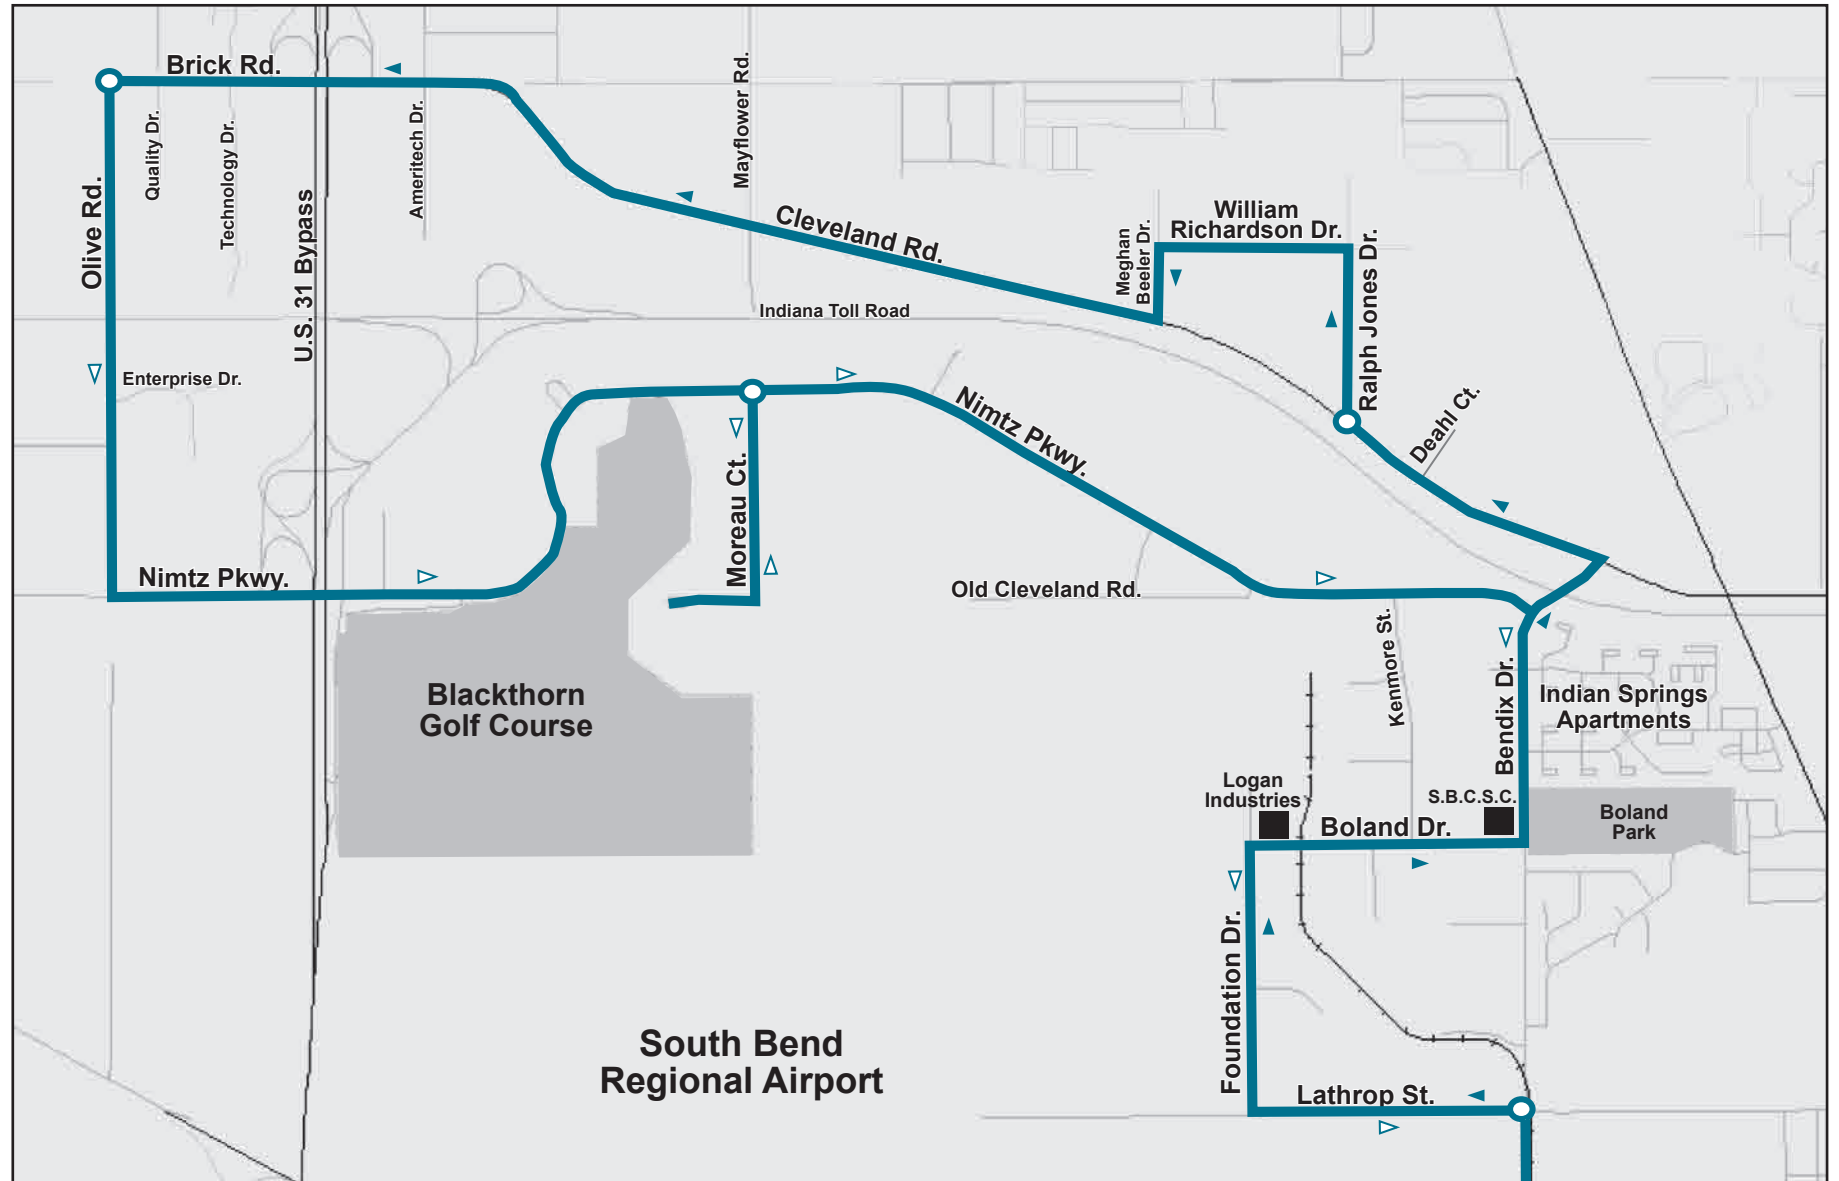

Blackthorn Express

- Time Point
- Point of Interest
- From South Street Station (Outbound)
- Return to South Street Station (Inbound)
- TRANSPO Transfer Centers

TRANSPO FARES:

Adult Base Fare	\$1.00
Discount Fare	50¢
<i>Disabled persons, Medicare card holders, and persons age 65 and over upon presentation of a Medicare card, photo identification showing age over 65, or a Handi-card.</i>	
Children (4 & under)	FREE
<i>Limit 2 children per fare paying adult.</i>	
31 Day Pass	\$35
31 Day Student Pass	\$30
2 Week Pass	\$18
TRANSFER	FREE

Information Line (574) 233-2131 /
 Website www.sbtranspo.com

There are NO passenger pickups or drop offs between South Street Station and the corner of Bendix Dr. and Lathrop St. This includes travelling through downtown from South Street Station, along Lincolnway to Bendix Dr.